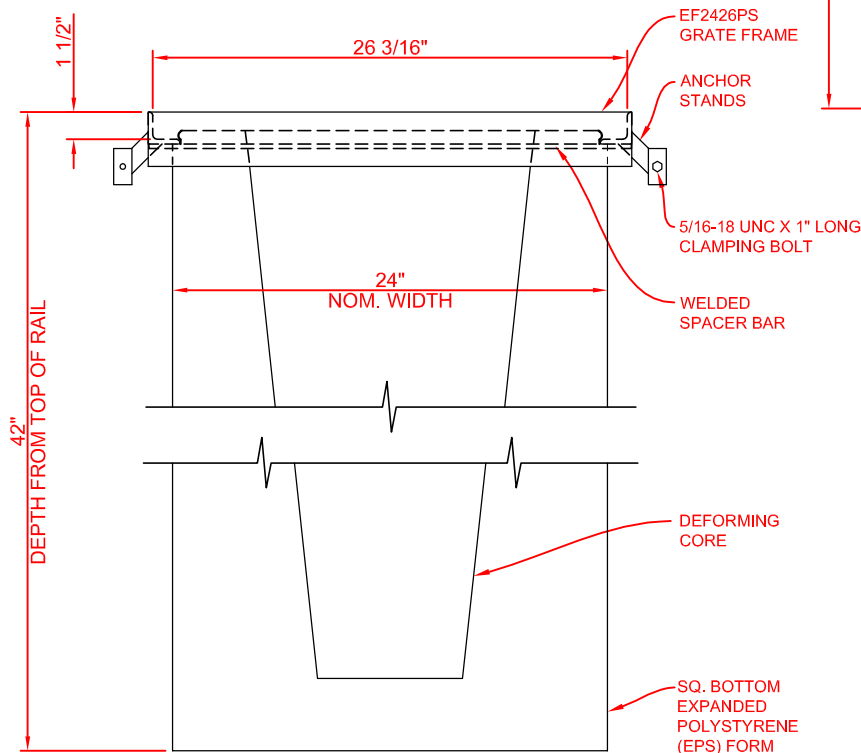

**FINISH SPECIFICATION**

GRATE FRAME: BLACK POLYESTER POWDER COAT  
HOT DIP GALVANIZE - OPTIONAL  
STAINLESS STEEL - OPTIONAL

CAST GRATE : UNCOATED - STANDARD  
HOT DIP GALVANIZE - OPTIONAL

38% OPEN AREA  
118.7 SQUARE INCHES  
PER LINEAR FOOT

**PLAN VIEW**

H20 CAST IRON GRATE #MG-2624-CI-A  
(INSTALLED AFTER REMOVAL OF EPS FORM)  
NOTE  
PLEASE CONTACT MULTIDRAIN SYSTEMS, INC.  
FOR ADDITIONAL GRATE OPTIONS. GRATE SHOULD  
MATCH THOSE USED ON ADJOINING TRENCH SYSTEM.

**END VIEW**

**SIDE VIEW**

**NOTES:**

1. INSTALLATION TO BE COMPLETED IN ACCORDANCE WITH MANUFACTURER'S SPECIFICATIONS AND INSTALLATION INSTRUCTIONS.
2. A TRENCH SHALL BE EXCAVATED A MINIMUM OF 12" WIDER THAN THE OVERALL WIDTH OF THE STEEL FRAME (6" MINIMUM EACH SIDE) AND A MINIMUM OF 6 INCHES DEEPER THAN THE OVERALL DEPTH OF THE ECONODRAIN EPS FORM.
3. DO NOT SCALE DRAWINGS.