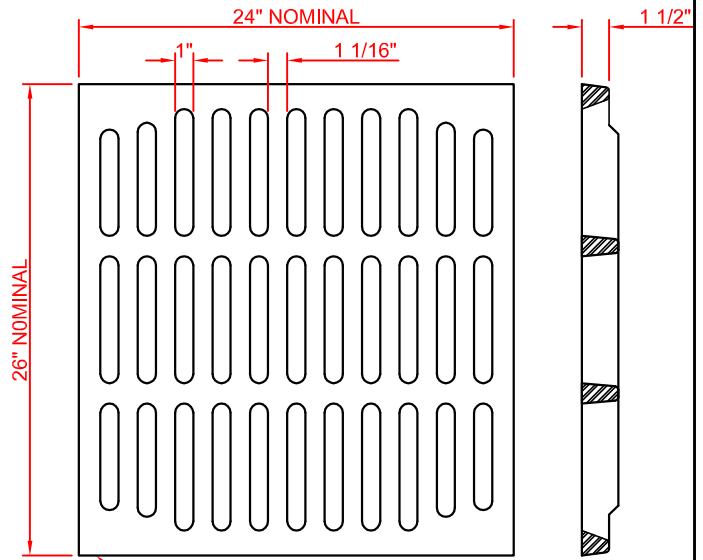

**FINISH SPECIFICATION**

GRATE FRAME: BLACK POLYESTER POWDER COAT  
HOT DIP GALVANIZE - OPTIONAL  
STAINLESS STEEL - OPTIONAL

CAST GRATE : UNCOATED - STANDARD  
HOT DIP GALVANIZE - OPTIONAL

38% OPEN AREA  
118.7 SQUARE INCHES  
PER LINEAR FOOT

**PLAN VIEW**

H20 CAST IRON GRATE #MG-2624-CI-A  
(INSTALLED AFTER REMOVAL OF EPS FORM)  
NOTE  
PLEASE CONTACT MULTIDRAIN SYSTEMS, INC.  
FOR ADDITIONAL GRATE OPTIONS. GRATE SHOULD  
MATCH THOSE USED ON ADJOINING TRENCH SYSTEM.

**END VIEW**

**SIDE VIEW**

**NOTES:**

1. INSTALLATION TO BE COMPLETED IN ACCORDANCE WITH MANUFACTURER'S SPECIFICATIONS AND INSTALLATION INSTRUCTIONS.
2. A TRENCH SHALL BE EXCAVATED A MINIMUM OF 12" WIDER THAN THE OVERALL WIDTH OF THE STEEL FRAME (6" MINIMUM EACH SIDE) AND A MINIMUM OF 6 INCHES DEEPER THAN THE OVERALL DEPTH OF THE ECONODRAIN EPS FORM.
3. DO NOT SCALE DRAWINGS.