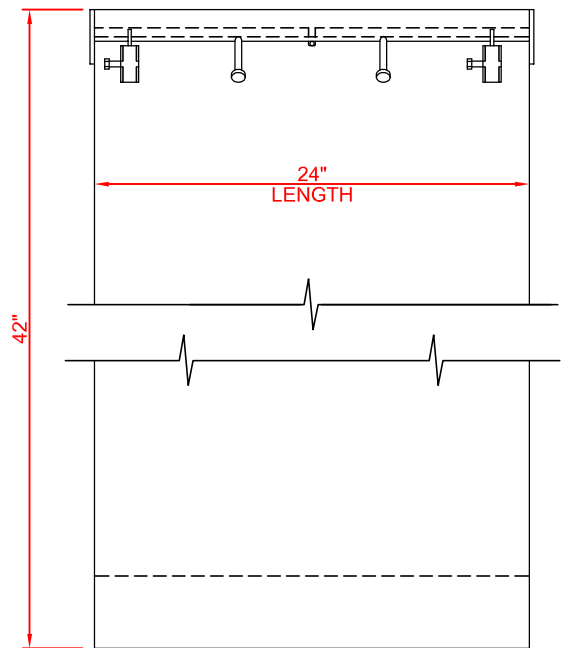

**FINISH SPECIFICATION**

GRATE FRAME: BLACK POLYESTER POWDER COAT  
HOT DIP GALVANIZE - OPTIONAL  
STAINLESS STEEL - OPTIONAL

CAST GRATE : UNCOATED - STANDARD  
HOT DIP GALVANIZE - OPTIONAL

38% OPEN AREA  
118.7 SQUARE INCHES  
PER LINEAR FOOT

**PLAN VIEW**

H20 CAST IRON GRATE #MG-2624-CI-A  
(INSTALLED AFTER REMOVAL OF EPS FORM)  
NOTE  
PLEASE CONTACT MULTIDRAIN SYSTEMS, INC.  
FOR ADDITIONAL GRATE OPTIONS. GRATE SHOULD  
MATCH THOSE USED ON ADJOINING TRENCH SYSTEM.

**END VIEW**

**SIDE VIEW**

**NOTES:**

1. INSTALLATION TO BE COMPLETED IN ACCORDANCE WITH MANUFACTURER'S SPECIFICATIONS AND INSTALLATION INSTRUCTIONS.
2. A TRENCH SHALL BE EXCAVATED A MINIMUM OF 12" WIDER THAN THE OVERALL WIDTH OF THE STEEL FRAME (6" MINIMUM EACH SIDE) AND A MINIMUM OF 6 INCHES DEEPER THAN THE OVERALL DEPTH OF THE ECONODRAIN EPS FORM.
3. DO NOT SCALE DRAWINGS.