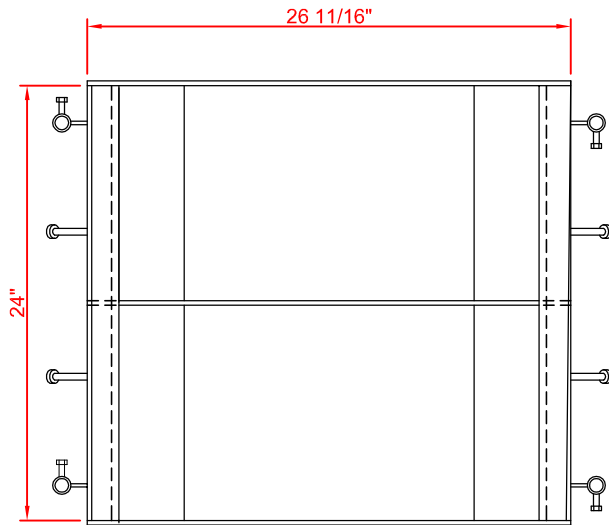

**FINISH SPECIFICATION**

GRATE FRAME: BLACK POLYESTER POWDER COAT  
HOT DIP GALVANIZE - OPTIONAL  
STAINLESS STEEL - OPTIONAL

CAST GRATE : UNCOATED - STANDARD  
HOT DIP GALVANIZE - OPTIONAL

38% OPEN AREA  
118.7 SQUARE INCHES  
PER LINEAR FOOT

**PLAN VIEW**

H20 CAST IRON GRATE #MG-2624-CI-A  
(INSTALLED AFTER REMOVAL OF EPS FORM)  
NOTE  
PLEASE CONTACT MULTIDRAIN SYSTEMS, INC.  
FOR ADDITIONAL GRATE OPTIONS. GRATE SHOULD  
MATCH THOSE USED ON ADJOINING TRENCH SYSTEM.

**END VIEW**

**SIDE VIEW**

**NOTES:**

1. INSTALLATION TO BE COMPLETED IN ACCORDANCE WITH MANUFACTURER'S SPECIFICATIONS AND INSTALLATION INSTRUCTIONS.
2. A TRENCH SHALL BE EXCAVATED A MINIMUM OF 12" WIDER THAN THE OVERALL WIDTH OF THE STEEL FRAME (6" MINIMUM EACH SIDE) AND A MINIMUM OF 6 INCHES DEEPER THAN THE OVERALL DEPTH OF THE ECONODRAIN EPS FORM.
3. DO NOT SCALE DRAWINGS.