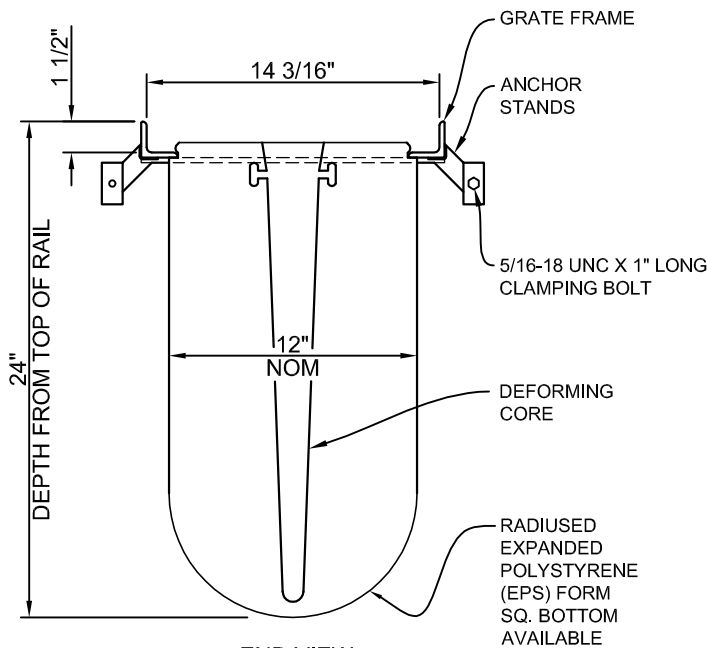

FINISH SPECIFICATION

GRATE FRAME: BLACK POLYESTER POWDER COAT
HOT DIP GALVANIZE - OPTIONAL
STAINLESS STEEL - OPTIONAL

CAST GRATE : SHOP BLACK - STANDARD
HOT DIP GALVANIZE - OPTIONAL

67% OPEN AREA
112 SQUARE INCHES
PER LINEAR FOOT

PLAN VIEW

DUCTILE IRON GRATE - #EG-1424-1DI-A2P (STANDARD)
AASHTO M306, H-20 & HS-25
(INSTALLED AFTER REMOVAL OF EPS FORM)

NOTE:

PLEASE CONTACT MULTIDRAIN SYSTEMS, INC.
FOR ADDITIONAL GRATE OPTIONS. GRATE SHOULD
MATCH THOSE USED ON ADJOINING TRENCH SYSTEM.

END VIEW

SIDE VIEW

NOTES:

1. INSTALLATION TO BE COMPLETED IN ACCORDANCE WITH MANUFACTURER'S SPECIFICATIONS AND INSTALLATION INSTRUCTIONS.
2. A TRENCH SHALL BE EXCAVATED A MINIMUM OF 12" WIDER THAN THE OVERALL WIDTH OF THE STEEL FRAME (6" MINIMUM EACH SIDE) AND A MINIMUM OF 6 INCHES DEEPER THAN THE OVERALL DEPTH OF THE ECONODRAIN EPS FORM.
3. DO NOT SCALE DRAWINGS.