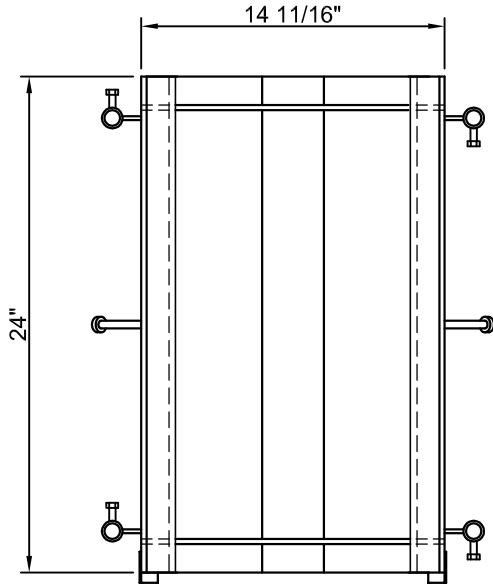

FINISH SPECIFICATION

GRATE FRAME: BLACK POLYESTER POWDER COAT
HOT DIP GALVANIZE - OPTIONAL
STAINLESS STEEL - OPTIONAL

CAST GRATE : SHOP BLACK - STANDARD
HOT DIP GALVANIZE - OPTIONAL

67% OPEN AREA
112 SQUARE INCHES
PER LINEAR FOOT

PLAN VIEW

DUCTILE IRON GRATE - #EG-1424-1DI-A2P (STANDARD)
AASHTO M306, H-20 & HS-25
(INSTALLED AFTER REMOVAL OF EPS FORM)

NOTE:

PLEASE CONTACT MULTIDRAIN SYSTEMS, INC.
FOR ADDITIONAL GRATE OPTIONS. GRATE SHOULD
MATCH THOSE USED ON ADJOINING TRENCH SYSTEM.

END VIEW

SIDE VIEW

NOTES:

1. INSTALLATION TO BE COMPLETED IN ACCORDANCE WITH MANUFACTURER'S SPECIFICATIONS AND INSTALLATION INSTRUCTIONS.
2. A TRENCH SHALL BE EXCAVATED A MINIMUM OF 12" WIDER THAN THE OVERALL WIDTH OF THE STEEL FRAME (6" MINIMUM EACH SIDE) AND A MINIMUM OF 6 INCHES DEEPER THAN THE OVERALL DEPTH OF THE ECONODRAIN EPS FORM.
3. DO NOT SCALE DRAWINGS.