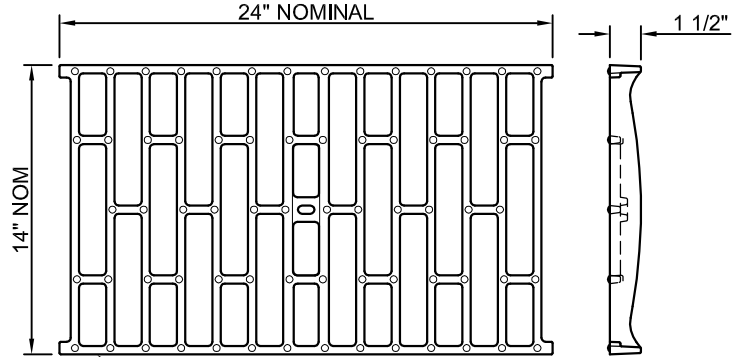

FINISH SPECIFICATION

GRATE FRAME: BLACK POLYESTER POWDER COAT
HOT DIP GALVANIZE - OPTIONAL
STAINLESS STEEL - OPTIONAL

CAST GRATE : SHOP BLACK - STANDARD
HOT DIP GALVANIZE - OPTIONAL

67% OPEN AREA
112 SQUARE INCHES
PER LINEAR FOOT

PLAN VIEW

DUCTILE IRON GRATE - #EG-1424-1DI-A2P (STANDARD)
AASHTO M306, H-20 & HS-25
(INSTALLED AFTER REMOVAL OF EPS FORM)

NOTE:

PLEASE CONTACT MULTIDRAIN SYSTEMS, INC.
FOR ADDITIONAL GRATE OPTIONS. GRATE SHOULD
MATCH THOSE USED ON ADJOINING TRENCH SYSTEM.

END VIEW

SIDE VIEW

NOTES:

1. INSTALLATION TO BE COMPLETED IN ACCORDANCE WITH MANUFACTURER'S SPECIFICATIONS AND INSTALLATION INSTRUCTIONS.
2. A TRENCH SHALL BE EXCAVATED A MINIMUM OF 12" WIDER THAN THE OVERALL WIDTH OF THE STEEL FRAME (6" MINIMUM EACH SIDE) AND A MINIMUM OF 6 INCHES DEEPER THAN THE OVERALL DEPTH OF THE ECONODRAIN EPS FORM.
3. DO NOT SCALE DRAWINGS.