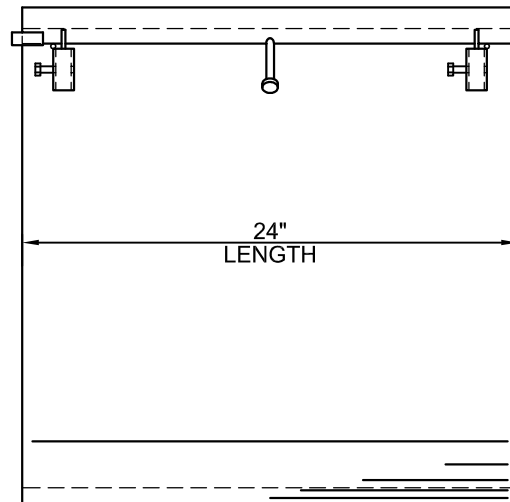

PLAN VIEW

DUCTILE IRON GRATE - #EG-1424-1DI-A2P (STANDARD)
AASHTO M306, H-20 & HS-25
(INSTALLED AFTER REMOVAL OF EPS FORM)

NOTE:

PLEASE CONTACT MULTIDRAIN SYSTEMS, INC.
FOR ADDITIONAL GRATE OPTIONS. GRATE SHOULD
MATCH THOSE USED ON ADJOINING TRENCH SYSTEM.

END VIEW

SIDE VIEW

NOTES:

1. INSTALLATION TO BE COMPLETED IN ACCORDANCE WITH MANUFACTURER'S SPECIFICATIONS AND INSTALLATION INSTRUCTIONS.
2. A TRENCH SHALL BE EXCAVATED A MINIMUM OF 12" WIDER THAN THE OVERALL WIDTH OF THE STEEL FRAME (6" MINIMUM EACH SIDE) AND A MINIMUM OF 6 INCHES DEEPER THAN THE OVERALL DEPTH OF THE ECONODRAIN EPS FORM.
3. DO NOT SCALE DRAWINGS.