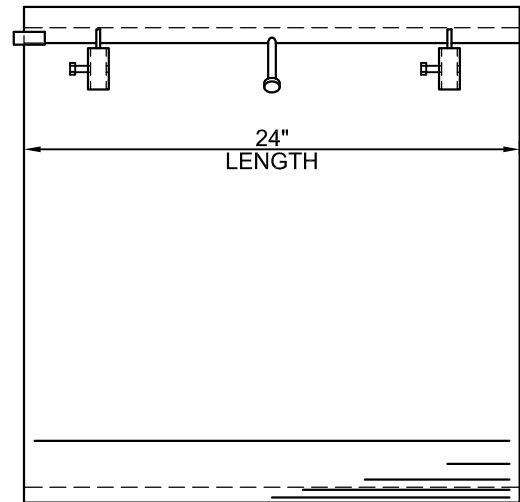

PLAN VIEW

DUCTILE IRON GRATE #EG-1224-1DI-A (STANDARD)
 AASHTO 306-10, H-20 & HS-25
 (INSTALLED AFTER REMOVAL OF EPS FORM)

NOTE:
 PLEASE CONTACT MULTIDRAIN SYSTEMS, INC.
 FOR ADDITIONAL GRATE OPTIONS. GRATE SHOULD
 MATCH THOSE USED ON ADJOINING TRENCH SYSTEM.

END VIEW

SIDE VIEW

NOTES:

1. INSTALLATION TO BE COMPLETED IN ACCORDANCE WITH MANUFACTURER'S SPECIFICATIONS AND INSTALLATION INSTRUCTIONS.
2. A TRENCH SHALL BE EXCAVATED A MINIMUM OF 12" WIDER THAN THE OVERALL WIDTH OF THE STEEL FRAME (6" MINIMUM EACH SIDE) AND A MINIMUM OF 6 INCHES DEEPER THAN THE OVERALL DEPTH OF THE ECONODRAIN EPS FORM.
3. DO NOT SCALE DRAWINGS.