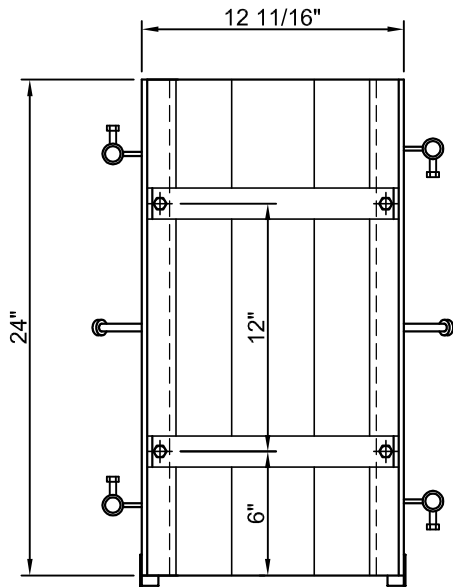

FINISH SPECIFICATION

GRATE RAIL: BLACK POLYESTER POWDER COAT
 HOT DIP GALVANIZE - OPTIONAL
 STAINLESS STEEL - OPTIONAL
 CAST GRATE : SHOP BLACK - STANDARD
 HOT DIP GALVANIZE - OPTIONAL

64.8% OPEN AREA
 93.3 SQUARE INCHES
 PER LINEAR FOOT

PLAN VIEW

DUCTILE IRON GRATE #EG-1224-1DI-A (STANDARD)
 AASHTO 306-10, H-20 & HS-25
 (INSTALLED AFTER REMOVAL OF EPS FORM)

NOTE:
 PLEASE CONTACT MULTIDRAIN SYSTEMS, INC.
 FOR ADDITIONAL GRATE OPTIONS. GRATE SHOULD
 MATCH THOSE USED ON ADJOINING TRENCH SYSTEM.

END VIEW

SIDE VIEW

NOTES:

1. INSTALLATION TO BE COMPLETED IN ACCORDANCE WITH MANUFACTURER'S SPECIFICATIONS AND INSTALLATION INSTRUCTIONS.
2. A TRENCH SHALL BE EXCAVATED A MINIMUM OF 12" WIDER THAN THE OVERALL WIDTH OF THE STEEL FRAME (6" MINIMUM EACH SIDE) AND A MINIMUM OF 6 INCHES DEEPER THAN THE OVERALL DEPTH OF THE ECONODRAIN EPS FORM.
3. DO NOT SCALE DRAWINGS.