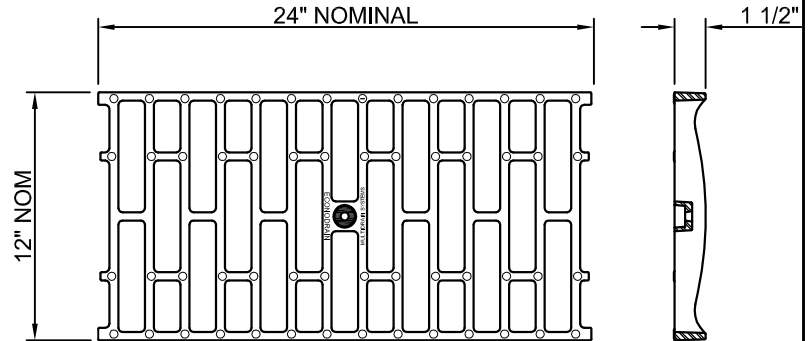

FINISH SPECIFICATION

GRATE RAIL: BLACK POLYESTER POWDER COAT
 HOT DIP GALVANIZE - OPTIONAL
 STAINLESS STEEL - OPTIONAL
 CAST GRATE : SHOP BLACK - STANDARD
 HOT DIP GALVANIZE - OPTIONAL

64.8% OPEN AREA
 93.3 SQUARE INCHES
 PER LINEAR FOOT

PLAN VIEW

DUCTILE IRON GRATE #EG-1224-1DI-A (STANDARD)
 AASHTO 306-10, H-20 & HS-25
 (INSTALLED AFTER REMOVAL OF EPS FORM)

NOTE:
 PLEASE CONTACT MULTIDRAIN SYSTEMS, INC.
 FOR ADDITIONAL GRATE OPTIONS. GRATE SHOULD
 MATCH THOSE USED ON ADJOINING TRENCH SYSTEM.

END VIEW

SIDE VIEW

NOTES:

1. INSTALLATION TO BE COMPLETED IN ACCORDANCE WITH MANUFACTURER'S SPECIFICATIONS AND INSTALLATION INSTRUCTIONS.
2. A TRENCH SHALL BE EXCAVATED A MINIMUM OF 12" WIDER THAN THE OVERALL WIDTH OF THE STEEL FRAME (6" MINIMUM EACH SIDE) AND A MINIMUM OF 6 INCHES DEEPER THAN THE OVERALL DEPTH OF THE ECONODRAIN EPS FORM.
3. DO NOT SCALE DRAWINGS.