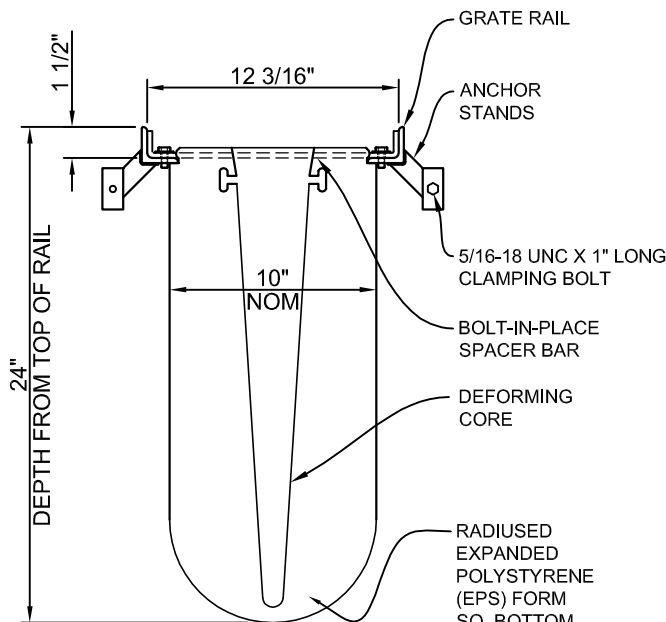

FINISH SPECIFICATION

GRATE RAIL: BLACK POLYESTER POWDER COAT
 HOT DIP GALVANIZE - OPTIONAL
 STAINLESS STEEL - OPTIONAL
 CAST GRATE : SHOP BLACK - STANDARD
 HOT DIP GALVANIZE - OPTIONAL

64.8% OPEN AREA
 93.3 SQUARE INCHES
 PER LINEAR FOOT

PLAN VIEW

DUCTILE IRON GRATE #EG-1224-1DI-A (STANDARD)
 AASHTO 306-10, H-20 & HS-25
 (INSTALLED AFTER REMOVAL OF EPS FORM)

NOTE:
 PLEASE CONTACT MULTIDRAIN SYSTEMS, INC.
 FOR ADDITIONAL GRATE OPTIONS. GRATE SHOULD
 MATCH THOSE USED ON ADJOINING TRENCH SYSTEM.

END VIEW

SIDE VIEW

NOTES:

1. INSTALLATION TO BE COMPLETED IN ACCORDANCE WITH MANUFACTURER'S SPECIFICATIONS AND INSTALLATION INSTRUCTIONS.
2. A TRENCH SHALL BE EXCAVATED A MINIMUM OF 12" WIDER THAN THE OVERALL WIDTH OF THE STEEL FRAME (6" MINIMUM EACH SIDE) AND A MINIMUM OF 6 INCHES DEEPER THAN THE OVERALL DEPTH OF THE ECONODRAIN EPS FORM.
3. DO NOT SCALE DRAWINGS.