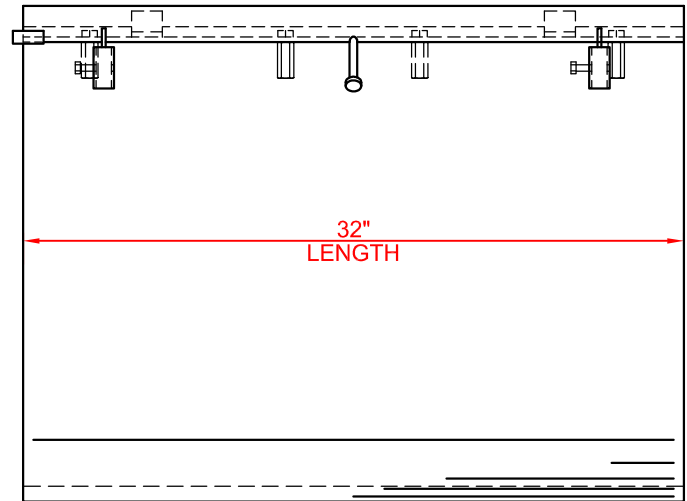

49% OPEN AREA  
 82.3 SQUARE INCHES PER  
 LINEAR FOOT

SHOULDER BOLT  
 5/8" X 1" X 1/2-13 UNC  
 2 BOLTS PER GRATE

PT-2™ DUCTILE IRON GRATE - #EG-1416-2DI-A  
 FAA AC150 5320-6E PART 5 APPENDIX 3  
 AASHTO M306 - H-20 & HS-25  
 (INSTALLED AFTER REMOVAL OF EPS FORM)

END VIEW

SIDE VIEW

**NOTES:**

1. INSTALLATION TO BE COMPLETED IN ACCORDANCE WITH MANUFACTURER'S SPECIFICATIONS AND INSTALLATION INSTRUCTIONS.
2. A TRENCH SHALL BE EXCAVATED A MINIMUM OF 12" WIDER THAN THE OVERALL WIDTH OF THE STEEL FRAME (6" MINIMUM EACH SIDE) AND A MINIMUM OF 6 INCHES DEEPER THAN THE OVERALL DEPTH OF THE ECONODRAIN EPS FORM.
3. DO NOT SCALE DRAWINGS.