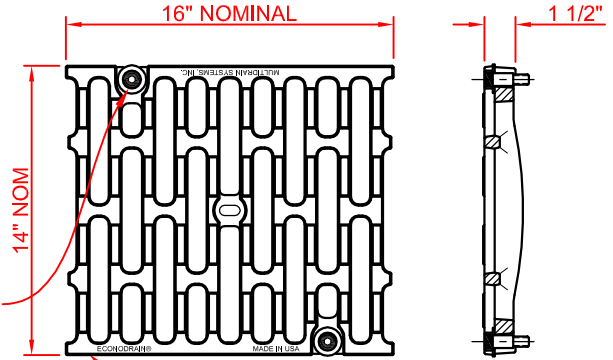

PLAN VIEW

**FINISH SPECIFICATION**  
 GRATE RAIL: BLACK POLYESTER POWDER COAT  
 HOT DIP GALVANIZE - OPTIONAL  
 STAINLESS STEEL - OPTIONAL  
 CAST GRATE : UNCOATED - STANDARD  
 HOT DIP GALVANIZE - OPTIONAL

49% OPEN AREA  
 82.3 SQUARE INCHES PER  
 LINEAR FOOT

SHOULDER BOLT  
 5/8" X 1" X 1/2-13 UNC  
 2 BOLTS PER GRATE

PT-2™ DUCTILE IRON GRATE - #EG-1416-2DI-A  
 FAA AC150 5320-6E PART 5 APPENDIX 3  
 AASHTO M306 - H-20 & HS-25  
 (INSTALLED AFTER REMOVAL OF EPS FORM)

END VIEW

SIDE VIEW

**NOTES:**

1. INSTALLATION TO BE COMPLETED IN ACCORDANCE WITH MANUFACTURER'S SPECIFICATIONS AND INSTALLATION INSTRUCTIONS.
2. A TRENCH SHALL BE EXCAVATED A MINIMUM OF 12" WIDER THAN THE OVERALL WIDTH OF THE STEEL FRAME (6" MINIMUM EACH SIDE) AND A MINIMUM OF 6 INCHES DEEPER THAN THE OVERALL DEPTH OF THE ECONODRAIN EPS FORM.
3. DO NOT SCALE DRAWINGS.