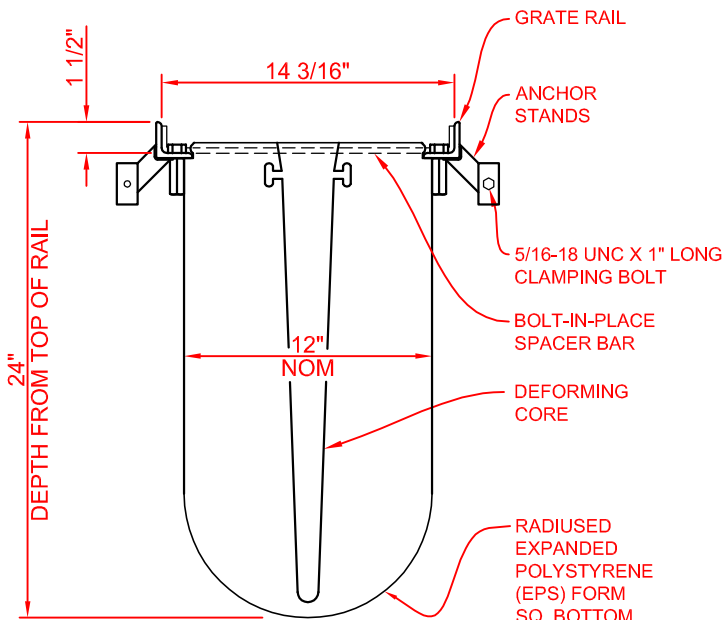

PLAN VIEW

**FINISH SPECIFICATION**  
 GRATE RAIL: BLACK POLYESTER POWDER COAT  
 HOT DIP GALVANIZE - OPTIONAL  
 STAINLESS STEEL - OPTIONAL  
 CAST GRATE : UNCOATED - STANDARD  
 HOT DIP GALVANIZE - OPTIONAL

49% OPEN AREA  
 82.3 SQUARE INCHES PER  
 LINEAR FOOT

SHOULDER BOLT  
 5/8" X 1" X 1/2-13 UNC  
 2 BOLTS PER GRATE

PT-2™ DUCTILE IRON GRATE - #EG-1416-2DI-A  
 FAA AC150 5320-6E PART 5 APPENDIX 3  
 AASHTO M306 - H-20 & HS-25  
 (INSTALLED AFTER REMOVAL OF EPS FORM)

END VIEW

SIDE VIEW

**NOTES:**

1. INSTALLATION TO BE COMPLETED IN ACCORDANCE WITH MANUFACTURER'S SPECIFICATIONS AND INSTALLATION INSTRUCTIONS.
2. A TRENCH SHALL BE EXCAVATED A MINIMUM OF 12" WIDER THAN THE OVERALL WIDTH OF THE STEEL FRAME (6" MINIMUM EACH SIDE) AND A MINIMUM OF 6 INCHES DEEPER THAN THE OVERALL DEPTH OF THE ECONODRAIN EPS FORM.
3. DO NOT SCALE DRAWINGS.

# EconoDrain® Series #12 In-Line Catch Basin w/ EG-1424-2DI-A Ductile Iron PT-2 Grate (2-Pt. Bolt Down)

FILE NUMBER:

CSI-ED-ECB-1224NR-PT2B-14a

REV: 00

Proprietary rights of MultiDrain Systems, Inc. are included in the information disclosed herein. The recipient, by accepting this document, agrees that neither this document nor the information disclosed herein nor any part thereof shall be copied, reproduced or transferred for manufacturing or for any other purpose except as specifically authorized in writing by MULTIDRAIN.