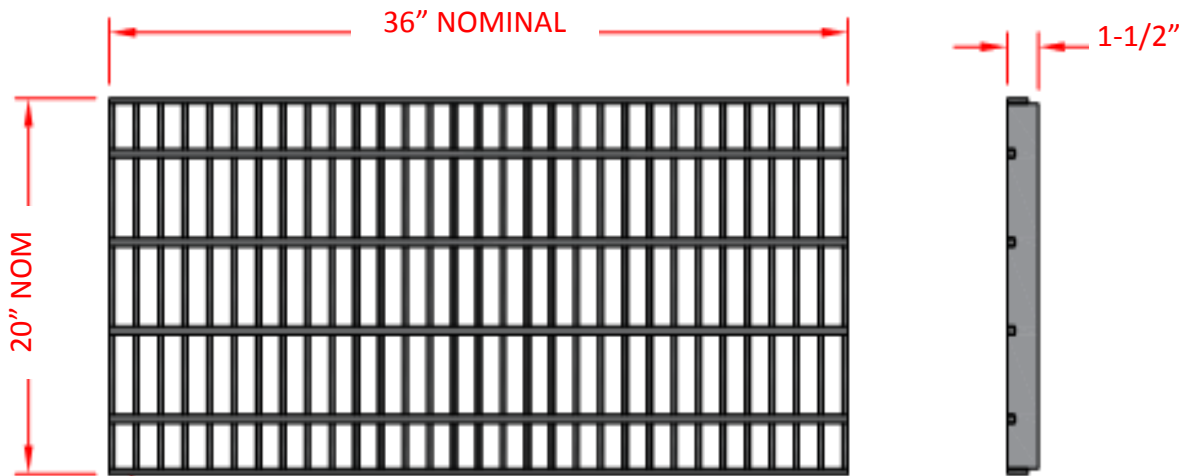

GRATE SPECIFICATION

MULTIDRAIN SERIES 1800
PART NO. EG-2036-HPBG
FILE NO. CSI-ED-1896NR-BG-14a

BANDED BAR GRATE
MATERIAL: STEEL, SHOP BLACK
LOADING: LIGHT DUTY (CONTACT MULTIDRAIN SYSTEMS, INC. FOR LOAD OPTIONS)
68.8% OPEN AREA
165.20 SQUARE INCHES PER LINEAR FOOT
GRATE SLOT SIZE: 1-13/16" X 4" (O.C.) / 19-W-4
BAR SIZE: 1-1/2" X 1/4" (STANDARD)