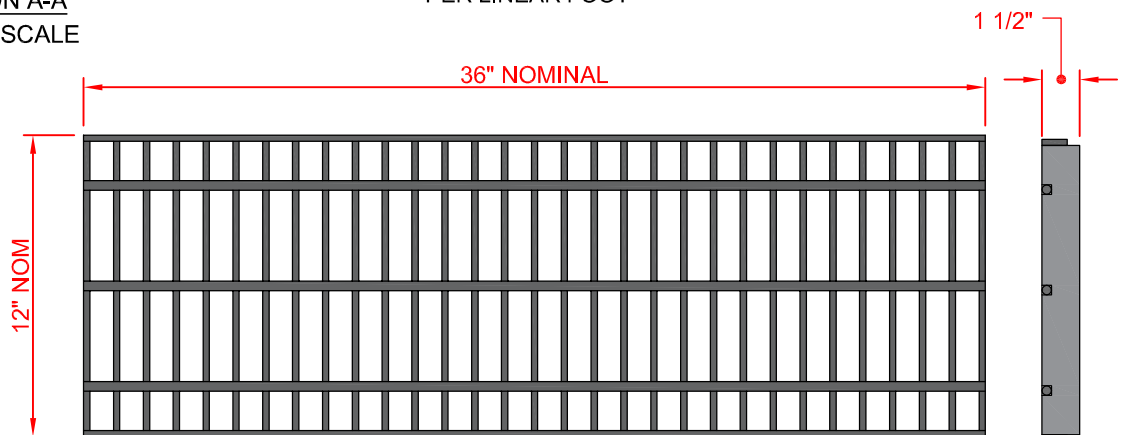

**ELEVATION**  
DO NOT SCALE

**SECTION A-A**  
DO NOT SCALE

**FINISH SPECIFICATION**

GRATE RAIL: BLACK POLYESTER POWDER COAT  
HOT DIP GALVANIZE - OPTIONAL  
STAINLESS STEEL - OPTIONAL  
BAR GRATE : SHOP BLACK - STANDARD  
HOT DIP GALVANIZE - OPTIONAL  
STAINLESS STEEL - OPTIONAL

67.5% OPEN AREA  
97.3 SQUARE INCHES  
PER LINEAR FOOT

PAINTED STEEL BANDED BAR GRATE: #EG-1236-HPBG  
GALVANIZED STEEL BANDED BAR GRATE: #EG-1236-HGBG  
STAINLESS STEEL BANDED BAR GRATE: #EG-1236-HSBG  
(INSTALLED AFTER REMOVAL OF EPS FORM)

**NOTES:**

1. INSTALLATION TO BE COMPLETED IN ACCORDANCE WITH MANUFACTURER'S SPECIFICATIONS AND INSTALLATION INSTRUCTIONS.
2. A TRENCH SHALL BE EXCAVATED A MINIMUM OF 12" WIDER THAN THE OVERALL WIDTH OF THE STEEL FRAME (6" MINIMUM ON EACH SIDE) AND A MINIMUM OF 6 INCHES DEEPER THAN THE OVERALL DEPTH OF THE ECONODRAIN EPS FORM.
3. DO NOT SCALE DRAWINGS.