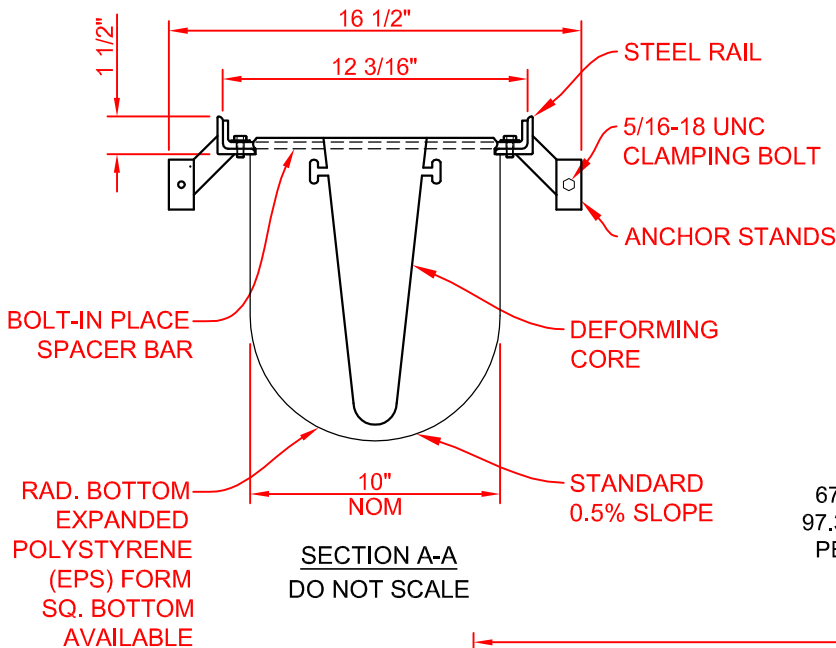

**ELEVATION**  
DO NOT SCALE

**SECTION A-A**  
DO NOT SCALE

**FINISH SPECIFICATION**

GRATE RAIL: BLACK POLYESTER POWDER COAT  
HOT DIP GALVANIZE - OPTIONAL  
STAINLESS STEEL - OPTIONAL  
BAR GRATE : SHOP BLACK - STANDARD  
HOT DIP GALVANIZE - OPTIONAL  
STAINLESS STEEL - OPTIONAL

67.5% OPEN AREA  
97.3 SQUARE INCHES  
PER LINEAR FOOT

PAINTED STEEL BANDED BAR GRATE: #EG-1236-HPBG  
GALVANIZED STEEL BANDED BAR GRATE: #EG-1236-HGBG  
STAINLESS STEEL BANDED BAR GRATE: #EG-1236-HSBG  
(INSTALLED AFTER REMOVAL OF EPS FORM)

**NOTES:**

1. INSTALLATION TO BE COMPLETED IN ACCORDANCE WITH MANUFACTURER'S SPECIFICATIONS AND INSTALLATION INSTRUCTIONS.
2. A TRENCH SHALL BE EXCAVATED A MINIMUM OF 12" WIDER THAN THE OVERALL WIDTH OF THE STEEL FRAME (6" MINIMUM ON EACH SIDE) AND A MINIMUM OF 6 INCHES DEEPER THAN THE OVERALL DEPTH OF THE ECONODRAIN EPS FORM.
3. DO NOT SCALE DRAWINGS.