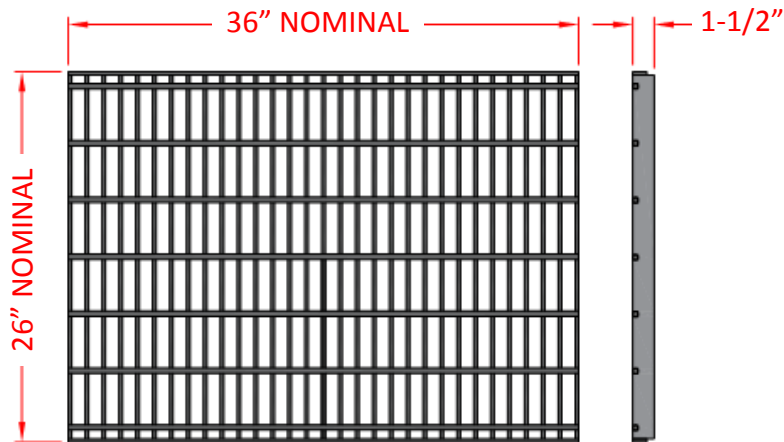

GRATE SPECIFICATION

EECONODRAIN SERIES #24
PART NO. EG-2636-HPBG
FILE NO. CSI-ED-2496NR-BG-14a

BANDED BAR GRATE
MATERIAL: STEEL, SHOP BLACK
LOADING: LIGHT DUTY (CONTACT MULTIDRAIN SYSTEMS, INC. FOR LOAD OPTIONS)
70% OPEN AREA
218 SQUARE INCHES PER LINEAR FOOT
GRATE SLOT SIZE: 1-13/16" X 1/4" (O.C.) / 19-W-4
BAR SIZE: 1-1/2" X 1/4" (STANDARD)