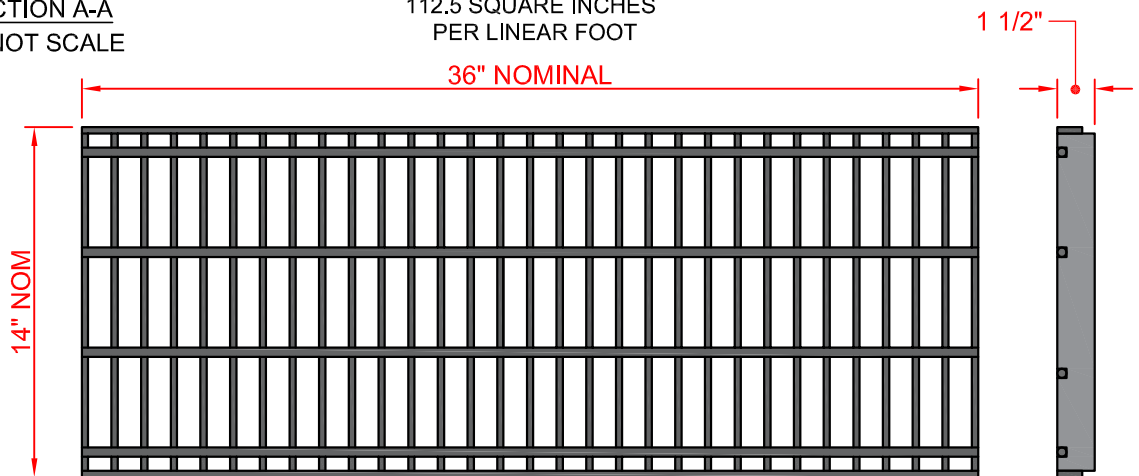

**ELEVATION**  
DO NOT SCALE

**SECTION A-A**  
DO NOT SCALE

**FINISH SPECIFICATION**  
 GRATE FRAME: BLACK POLYESTER POWDER COAT - STANDARD  
 HOT DIP GALVANIZE - OPTIONAL  
 STAINLESS STEEL - OPTIONAL  
 BAR GRATE : SHOP BLACK - STANDARD  
 HOT DIP GALVANIZE - OPTIONAL  
 SAINLESS STEEL - OPTIONAL

67% OPEN AREA  
 112.5 SQUARE INCHES  
 PER LINEAR FOOT

PAINTED STEEL BANDED BAR GRATE - #EG-1436-HPBG (STANDARD)  
 GALVANIZED STEEL BANDED BAR GRATE - #EG-1436-HGBG  
 STAINLESS STEEL BANDED BAR GRATE - #EG-1436-HSBG  
 (INSTALLED AFTER REMOVAL OF EPS FORM)

**NOTES:**

1. INSTALLATION TO BE COMPLETED IN ACCORDANCE WITH MANUFACTURER'S SPECIFICATIONS AND INSTALLATION INSTRUCTIONS.
2. A TRENCH SHALL BE EXCAVATED A MINIMUM OF 12" WIDER THAN THE OVERALL WIDTH OF THE STEEL FRAME (6" MINIMUM ON EACH SIDE) AND A MINIMUM OF 6 INCHES DEEPER THAN THE OVERALL DEPTH OF THE ECONODRAIN EPS FORM.
3. DO NOT SCALE DRAWINGS.