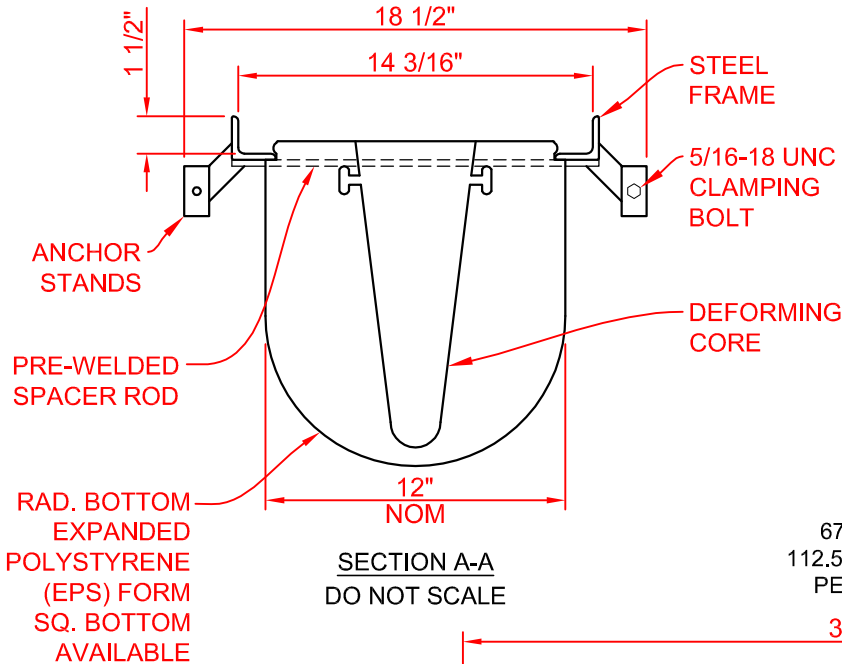

**ELEVATION**  
DO NOT SCALE

**SECTION A-A**  
DO NOT SCALE

**FINISH SPECIFICATION**  
 GRATE FRAME: BLACK POLYESTER POWDER COAT - STANDARD  
 HOT DIP GALVANIZE - OPTIONAL  
 STAINLESS STEEL - OPTIONAL  
 BAR GRATE : SHOP BLACK - STANDARD  
 HOT DIP GALVANIZE - OPTIONAL  
 SAINLESS STEEL - OPTIONAL

67% OPEN AREA  
 112.5 SQUARE INCHES  
 PER LINEAR FOOT

PAINTED STEEL BANDED BAR GRATE - #EG-1436-HPBG (STANDARD)  
 GALVANIZED STEEL BANDED BAR GRATE - #EG-1436-HGBG  
 STAINLESS STEEL BANDED BAR GRATE - #EG-1436-HSBG  
 (INSTALLED AFTER REMOVAL OF EPS FORM)

**NOTES:**

1. INSTALLATION TO BE COMPLETED IN ACCORDANCE WITH MANUFACTURER'S SPECIFICATIONS AND INSTALLATION INSTRUCTIONS.
2. A TRENCH SHALL BE EXCAVATED A MINIMUM OF 12" WIDER THAN THE OVERALL WIDTH OF THE STEEL FRAME (6" MINIMUM ON EACH SIDE) AND A MINIMUM OF 6 INCHES DEEPER THAN THE OVERALL DEPTH OF THE ECONODRAIN EPS FORM.
3. DO NOT SCALE DRAWINGS.