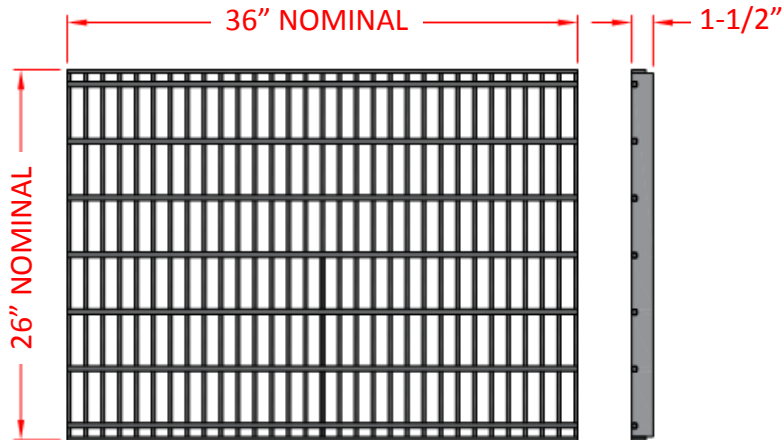

## GRATE SPECIFICATION

MULTIDRAIN SERIES 2400  
PART NO. EG-2636-HPBG  
FILE NO. CSI-ED-2496NR-BG-14a

BANDED BAR GRATE  
MATERIAL: STEEL, SHOP BLACK  
LOADING: LIGHT DUTY (CONTACT MULTIDRAIN SYSTEMS, INC. FOR LOAD OPTIONS)  
70% OPEN AREA  
218 SQUARE INCHES PER LINEAR FOOT  
GRATE SLOT SIZE: 1-13/16" X 1/4" (O.C.) / 19-W-4  
BAR SIZE: 1-1/2" X 1/4" (STANDARD)